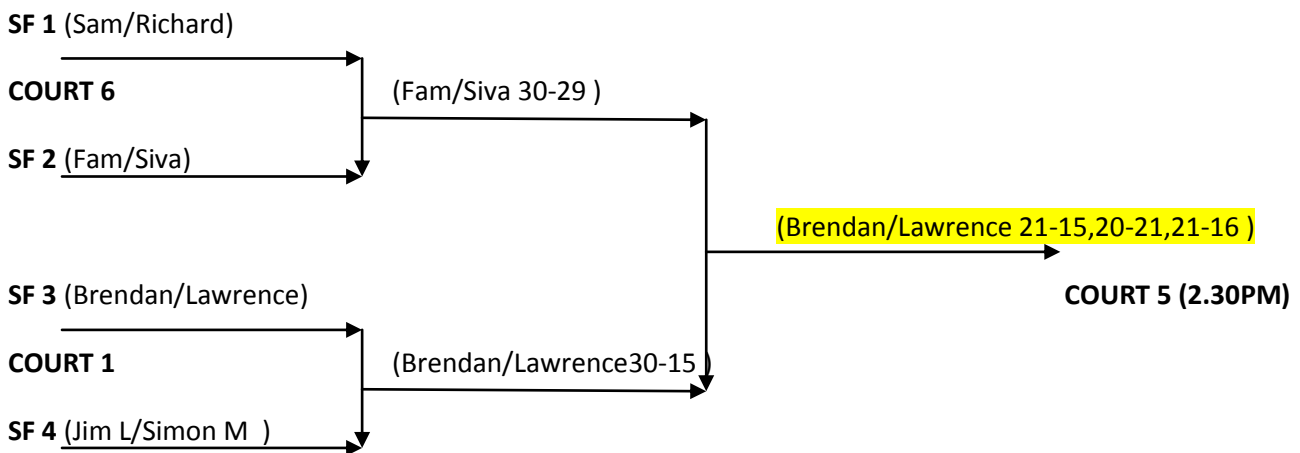

DTBA GRADED 2015 – - SEMIS (One game of 30 Aces, No Setting) 1.30pm Start

-FINALS (Best of 3 sets of 21 Aces) 2.15pm Start

GRADE A

GRADE B

GRADE C