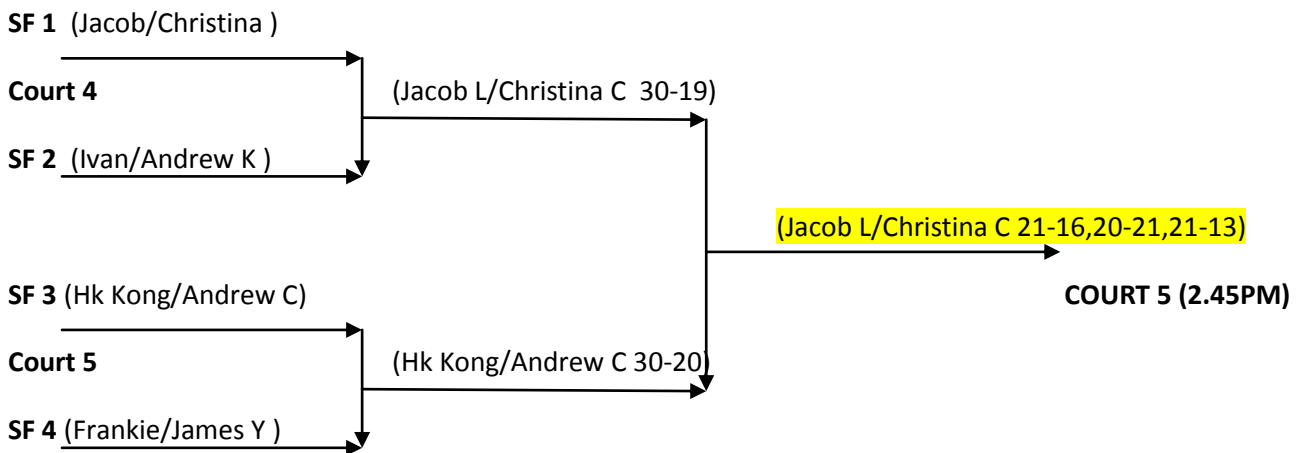

DTBA GRADED 2015 – - SEMIS (One game of 30 Aces, No Setting) 1.30pm Start

-FINALS (Best of 3 sets of 21 Aces) 2.15pm Start

GRADE A

GRADE B

GRADE C