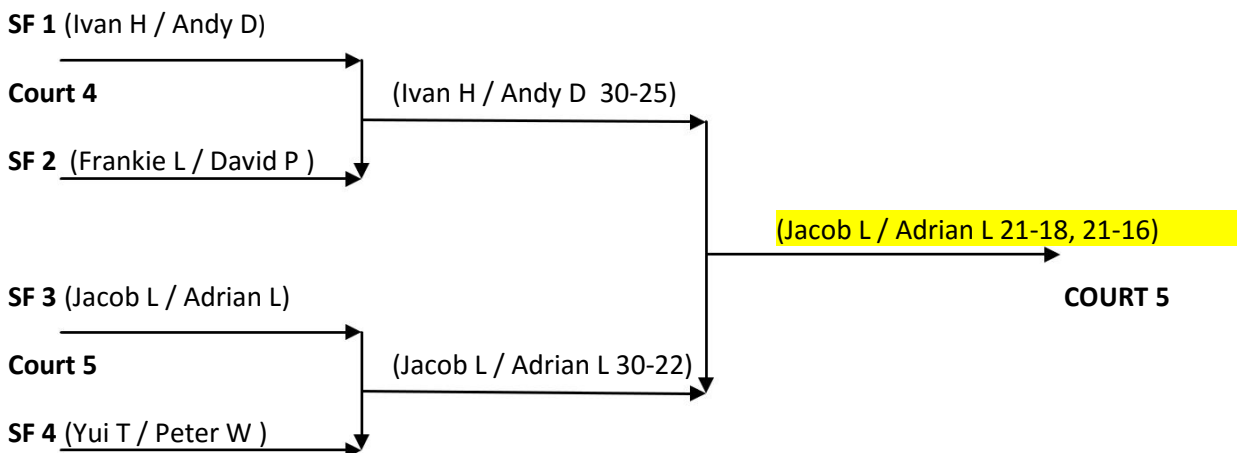

DTBA GRADED 2017 – - SEMIS (One game of 30 Aces, No Setting)

-FINALS (Best of 3 sets of 21 Aces)

GRADE A

GRADE B

GRADE C