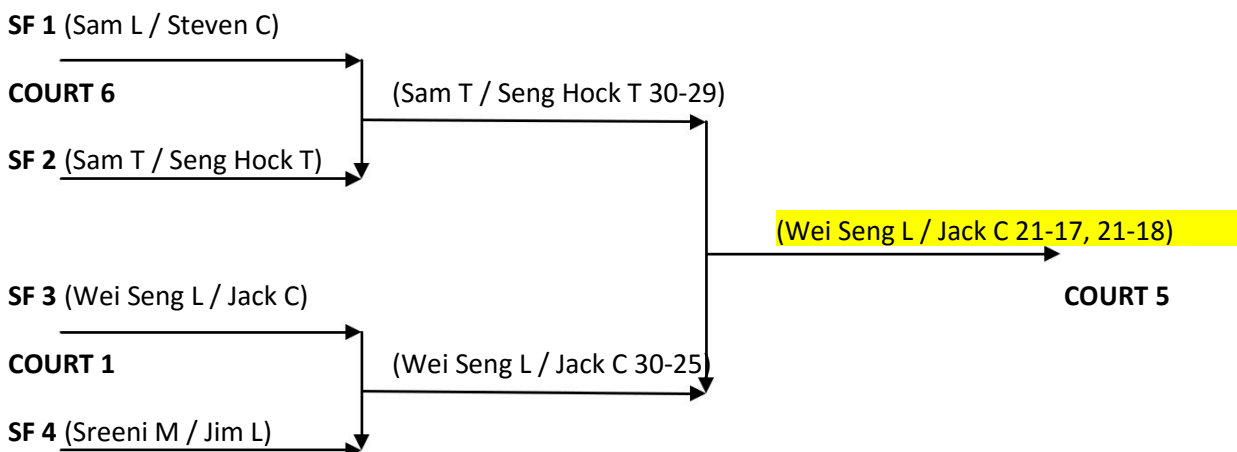

DTBA GRADED 2017 – - SEMIS (One game of 30 Aces, No Setting)

-FINALS (Best of 3 sets of 21 Aces)

GRADE A

GRADE B

GRADE C